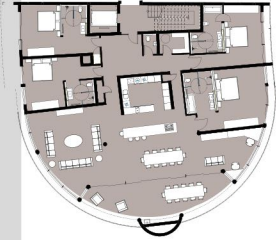

# NORTH ELEVATION & LAYOUT

35 34 33 32 31 30 29 28 27 26 25 24 23 22

(UNIT UPSTAIRS)

36

(SINGLE STOREY UNIT)

35 34 33 32 31 30 29 28 27 26 25 24 23 22

2ND FLOOR UNITS (DOUBLE STOREY UNITS)

21

(SINGLE STOREY UNIT)

NORTH ELEVATION (SIDE ON OCEAN FACING)

- 4 Bedroom Penthouse
- 3 Bedroom Premier Unit
- 2 Bedroom Luxury Unit
- 1 Bedroom Luxury Unit
- NR Unit Number

1ST FLOOR UNITS

4

(SINGLE STOREY UNIT)