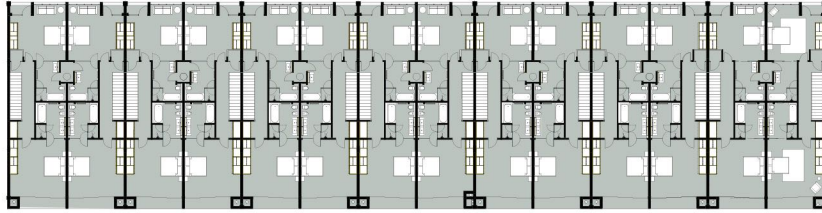

# NORTH ELEVATION & LAYOUT

35 34 33 32 31 30 29 28 27 26 25 24 23 22

(UNIT UPSTAIRS)

36

(SINGLE STOREY UNIT)

35 34 33 32 31 30 29 28 27 26 25 24 23 22

2ND FLOOR UNITS (DOUBLE STOREY UNITS)

21

(SINGLE STOREY UNIT)

NORTH ELEVATION (SIDE ON OCEAN FACING)

- 4 Bedroom Penthouse
- 3 Bedroom Premier Unit
- 2 Bedroom Luxury Unit
- 1 Bedroom Luxury Unit
- NR Unit Number

1ST FLOOR UNITS

4

(SINGLE STOREY UNIT)