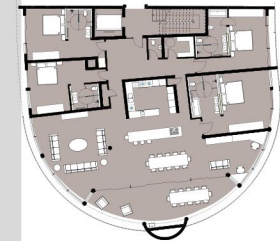

# NORTH ELEVATION & LAYOUT

35 34 33 32 31 30 29 28 27 26 25 24 23 22

(UNIT UPSTAIRS)

36

(SINGLE STOREY UNIT)

35 34 33 32 31 30 29 28 27 26 25 24 23 22

2ND FLOOR UNITS (DOUBLE STOREY UNITS)

21

(SINGLE STOREY UNIT)

NORTH ELEVATION (SIDE ON OCEAN FACING)

- 4 Bedroom Penthouse
- 3 Bedroom Premier Unit
- 2 Bedroom Luxury Unit
- 1 Bedroom Luxury Unit
- NR Unit Number

1ST FLOOR UNITS

4

(SINGLE STOREY UNIT)