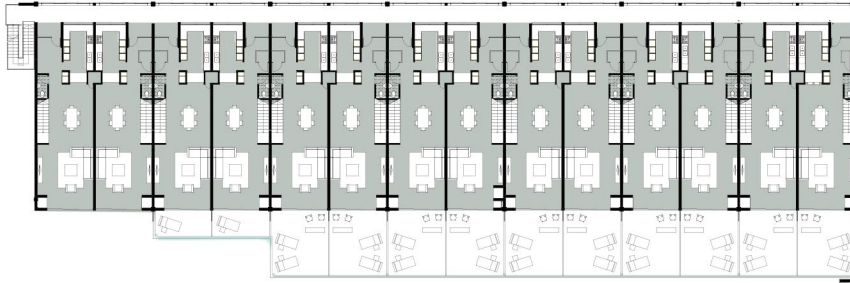

# NORTH ELEVATION & LAYOUT

35 34 33 32 31 30 29 28 27 26 25 24 23 22

(UNIT UPSTAIRS)

36

(SINGLE STOREY UNIT)

35 34 33 32 31 30 29 28 27 26 25 24 23 22

2ND FLOOR UNITS (DOUBLE STOREY UNITS)

21

(SINGLE STOREY UNIT)

NORTH ELEVATION (SIDE ON OCEAN FACING)

- 4 Bedroom Penthouse
- 3 Bedroom Premier Unit
- 2 Bedroom Luxury Unit
- 1 Bedroom Luxury Unit
- NR Unit Number

1ST FLOOR UNITS

4

(SINGLE STOREY UNIT)