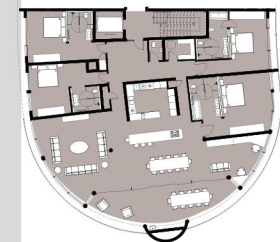

# NORTH ELEVATION & LAYOUT

35 34 33 32 31 30 29 28 27 26 25 24 23 22

(UNIT UPSTAIRS)

36

(SINGLE STOREY UNIT)

35 34 33 32 31 30 29 28 27 26 25 24 23 22

2ND FLOOR UNITS (DOUBLE STOREY UNITS)

21

(SINGLE STOREY UNIT)

NORTH ELEVATION (SIDE ON OCEAN FACING)

- 4 Bedroom Penthouse
- 3 Bedroom Premier Unit
- 2 Bedroom Luxury Unit
- 1 Bedroom Luxury Unit
- NR Unit Number

1ST FLOOR UNITS

4

(SINGLE STOREY UNIT)